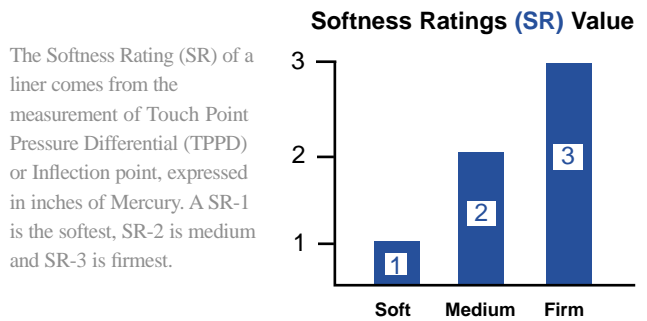

01 (SR-3) – For many years, the world’s best-selling and most-copied liner, the 01 features a narrow, stretch-bore design for very fast, yet gentle milkout.

01M (SR-3) – Designed to deliver the same fast, yet gentle milkout of our 01, the 01M features a specially designed head for increased holding power.

08 (SR-2) – We increased the capacity of the 08 with a large, tapered milk tube that can provide faster milk flow and gentle, clean milkout. The 08 is an all-around performer, perfect for today’s high-producing herds.

6100 (SR-1) – The 6100 has a gentle staying power that can virtually eliminate slips and falloffs in your operation. The bore design is gentle on teats while providing good support for fast, complete milkout.

Also included in the Original Liner series: The 05 (SR-2) has a medium bore and is recommended for use on cows with large or injured teats; the 03 (SR-1) three-piece stretch mouthpiece liner features a higher natural rubber compound and adjustable lips, making it the choice of the West Coast dairy producer.